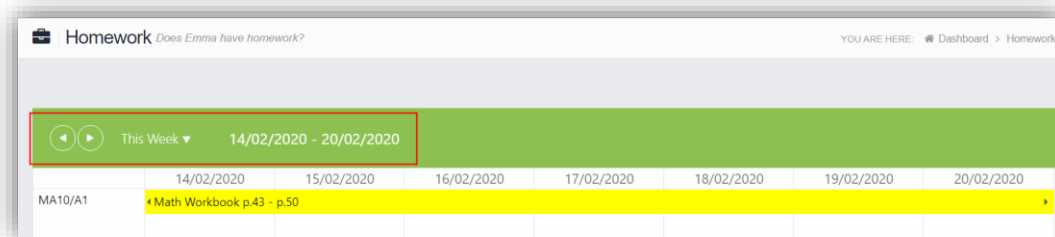

Homework

The **Homework** option is accessible from both the **Menu Bar** and a **Widget**.

Homework information is displayed on the **Homework Widget**.

Click on the **More** button to open the **Homework** page.

The status of the **Homework** for the current week will be displayed, to look at previous or future weeks use the forward and backward arrows.

Click on the **Homework** bar to see more details.