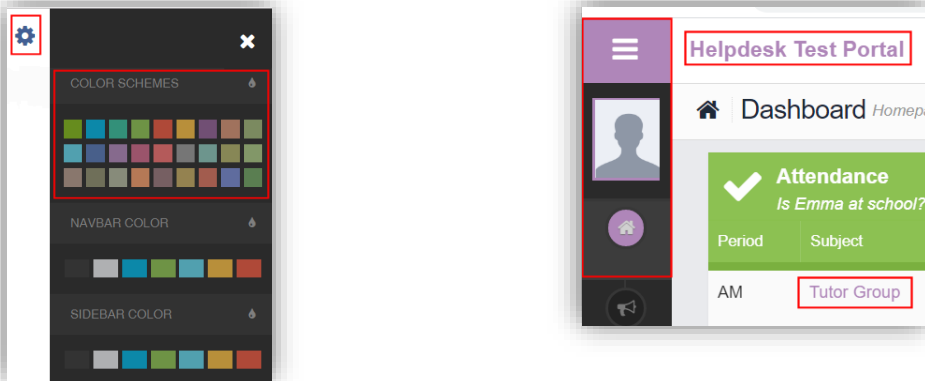

## Customising the Pages

The **Colour Scheme** option allows the **Homepage** to be customised.

Selecting a colour from the **Colour Schemes** section will change the colour of the header bars and the text.

The **Navbar Colour** option will change the background colour of the **Navbar**.

The **Sidebar Colour** option will change the colour of the **Menu Bar**.