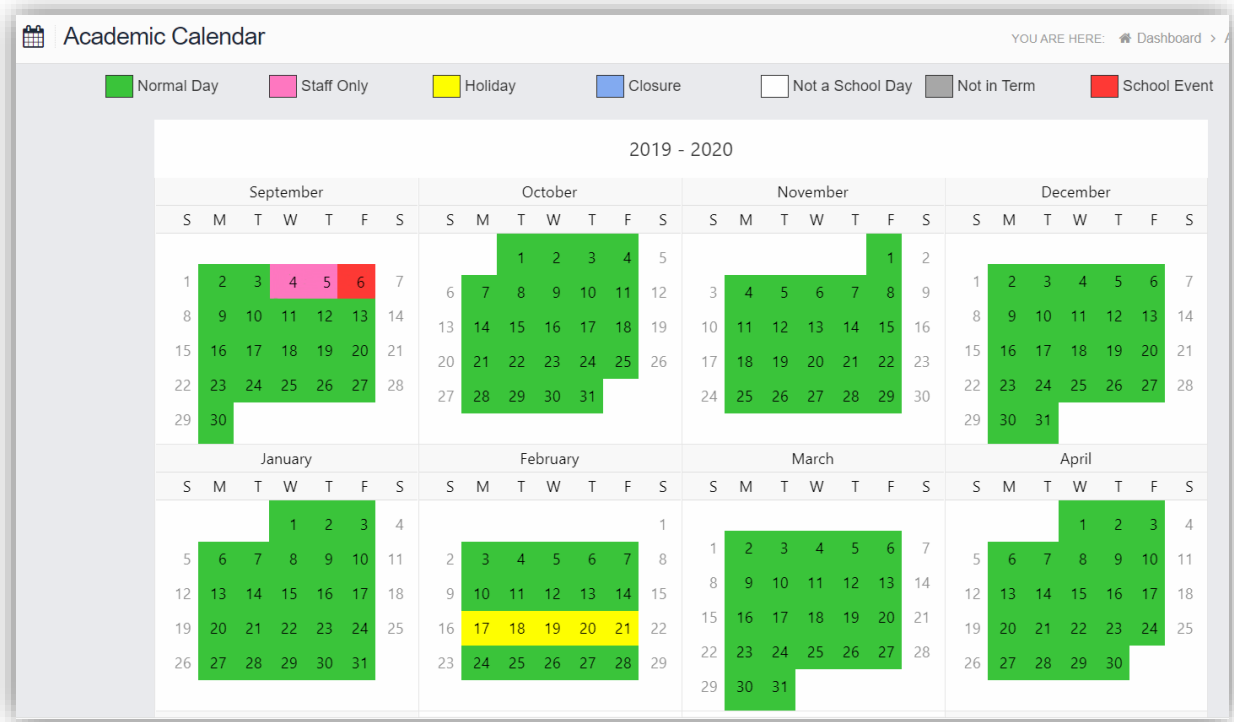

Academic Calendar

The **Academic Calendar** is accessible from the **Menu Bar** only.

It displays the school year showing school days and holidays, there is a legend which explains the colour coding. The colours are configurable by the school so may differ from the image.

Clicking on a day will display the details for that day.